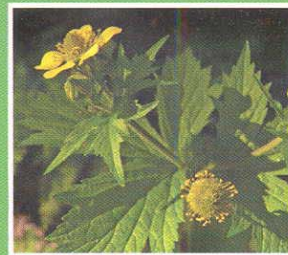

Fringecup
Tellima grandiflora

Large-leaved Avens
Geum macrophyllum